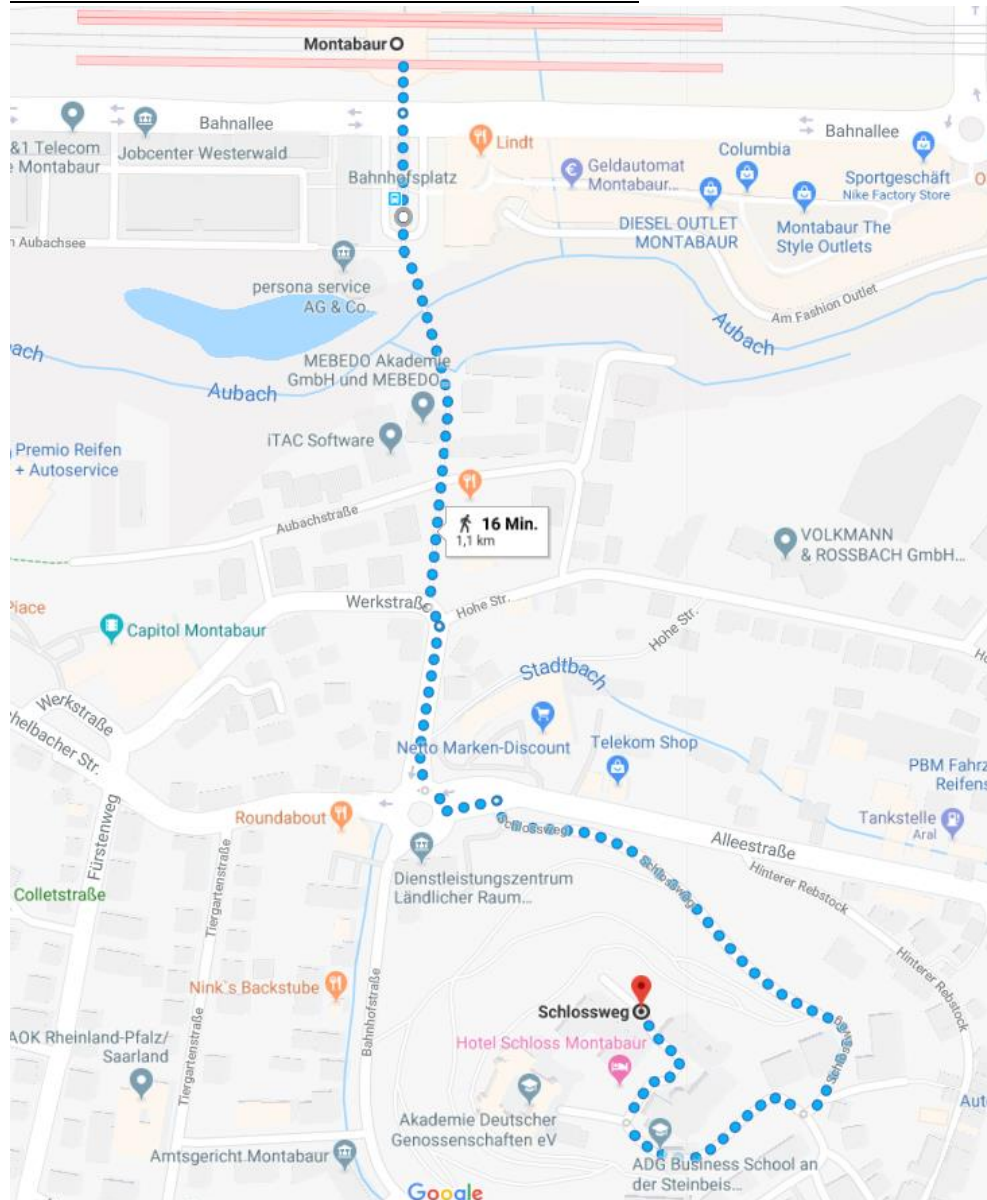

Travel details SciEM 2019 – 19th +20th of September 2019

Conference Center: Schloss Montabaur, Schlossweg 1, 56410 Montabaur

By Public transport

Exit *Bahnhof Montabaur* [<https://www.bahn.com/en/view/index.shtm>]

→ 30 minutes (ICE) from Airport Frankfurt

From the train station to the conference center

By car

<https://www.google.com/maps/place/Hotel+Schloss+Montabaur/@50.4415766,7.823436,17z/data=!4m5!3m4!1s0x47bc2a979b83add7:0xfec6c0991f76c39!8m2!3d50.4388197!4d7.8271607>